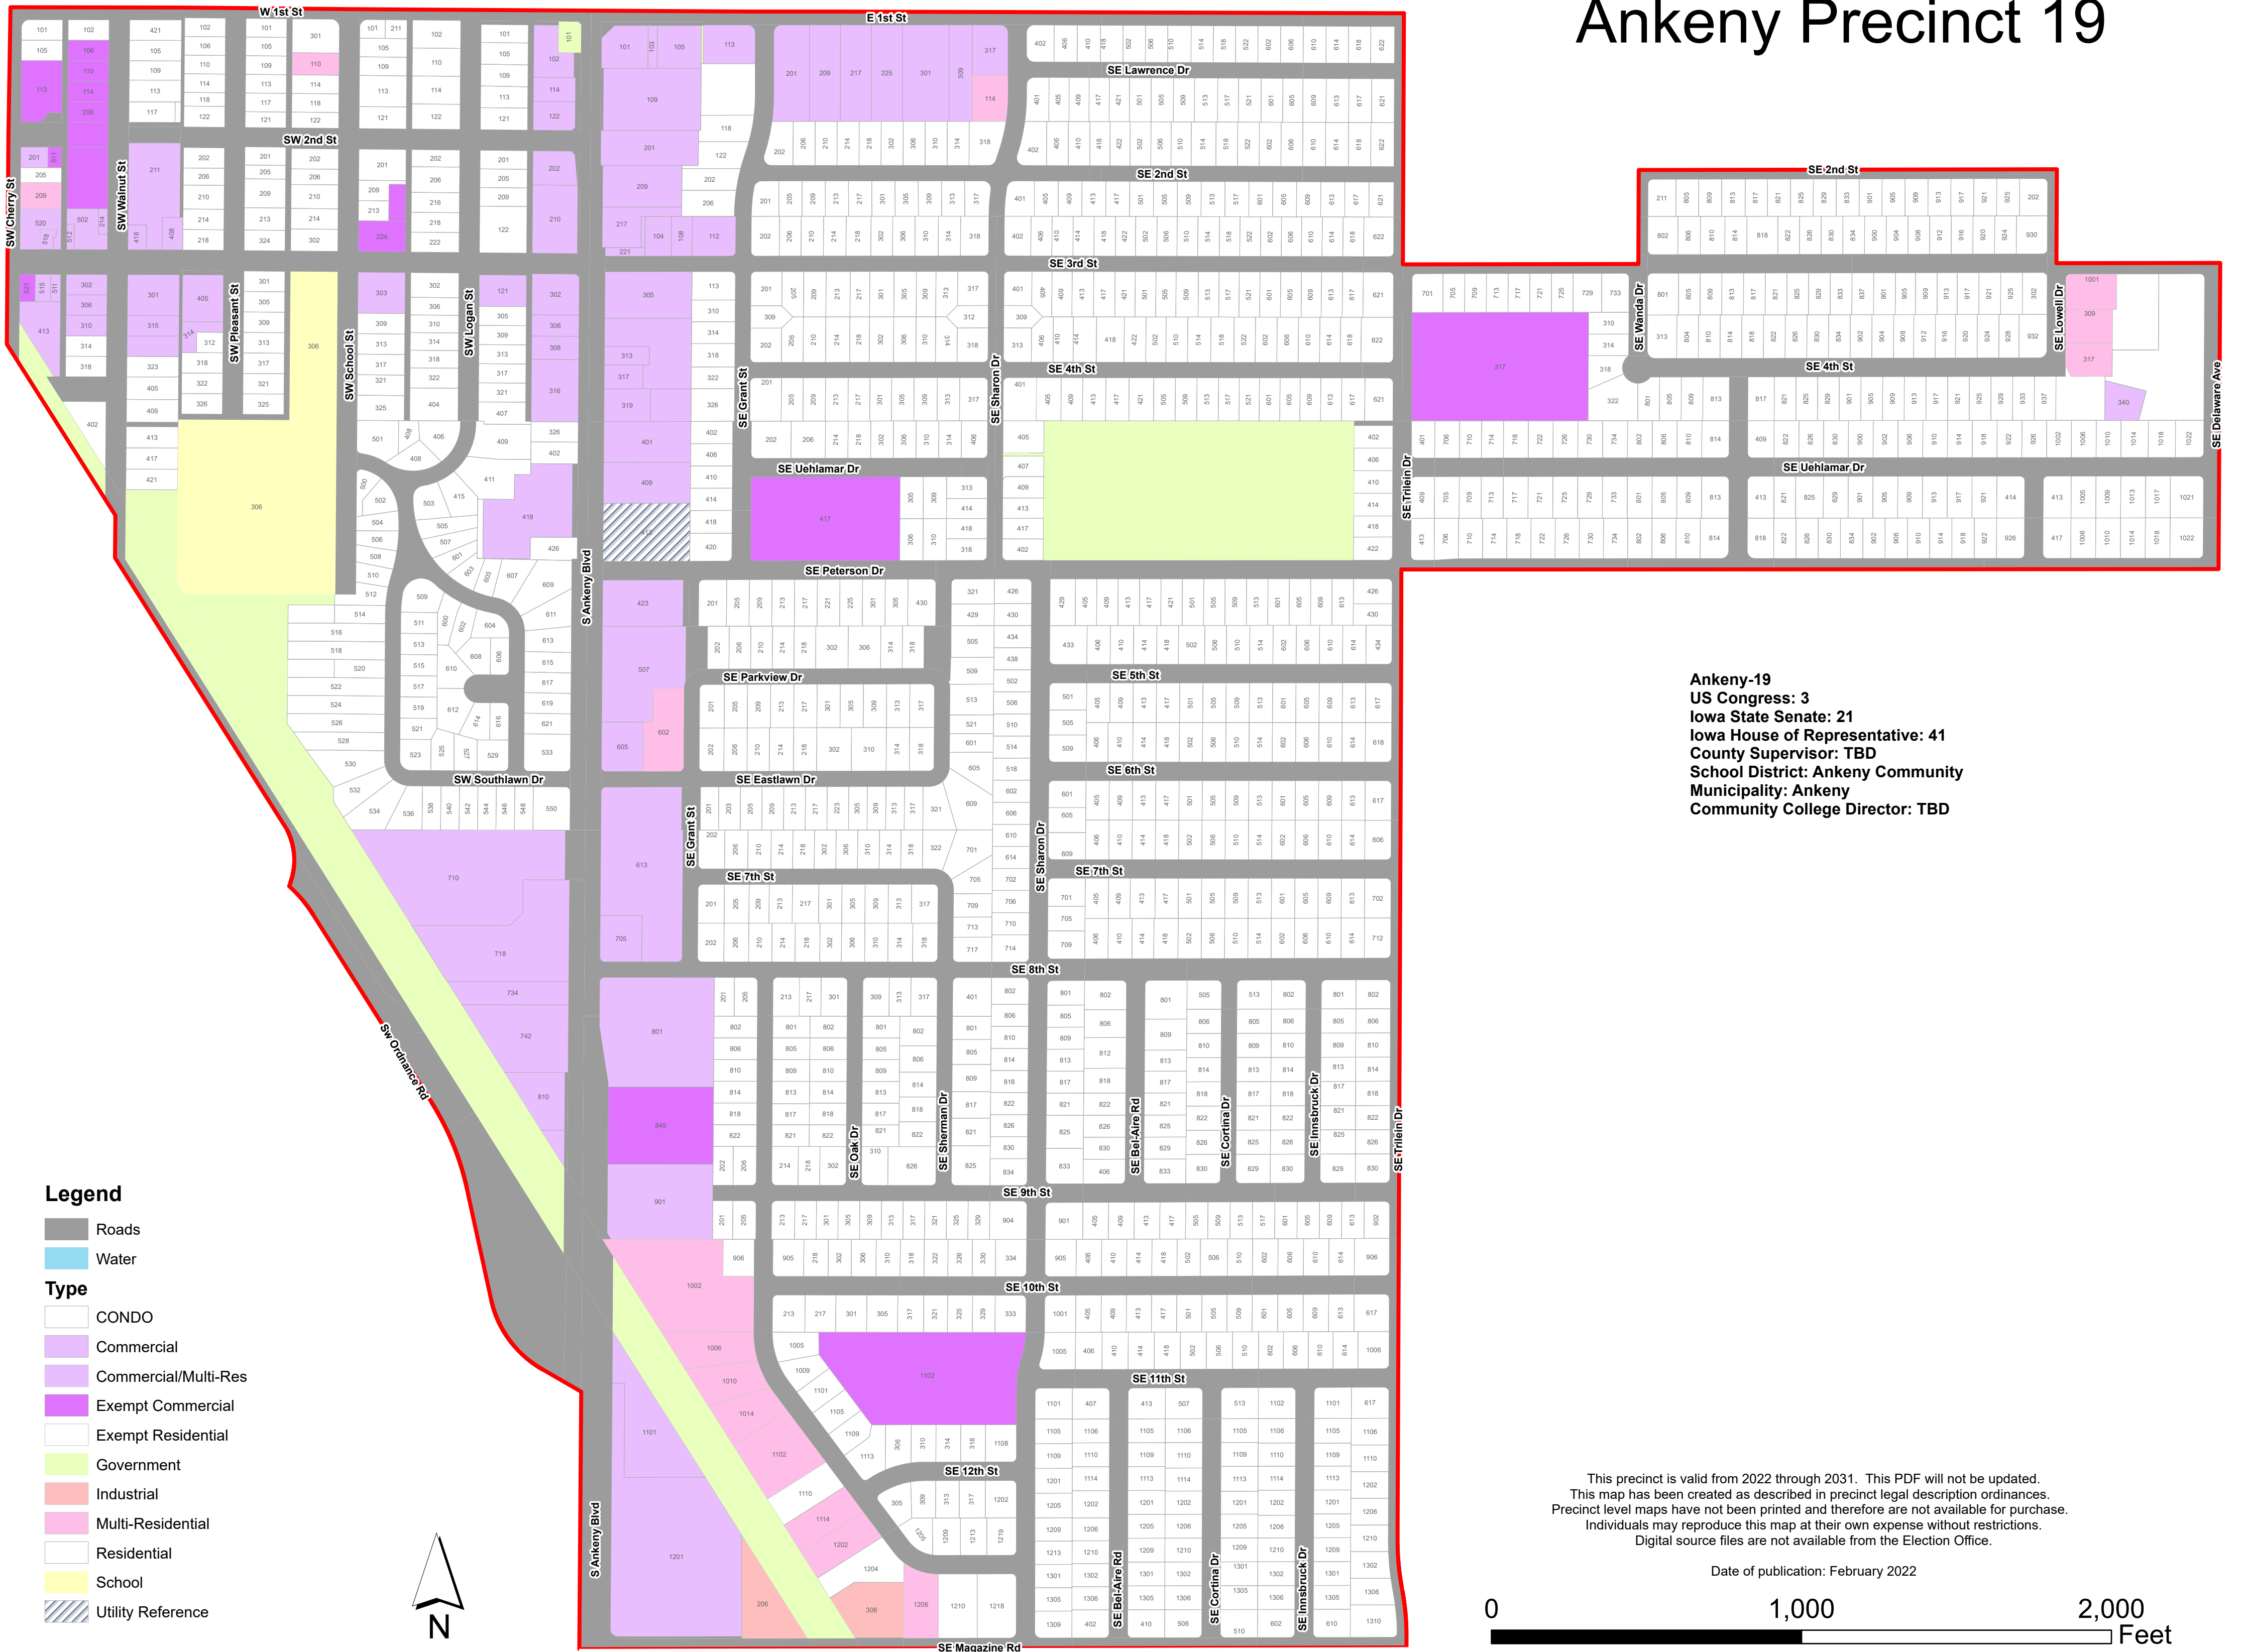

# Ankeny Precinct 19

**Ankeny-19**  
**US Congress: 3**  
**Iowa State Senate: 21**  
**Iowa House of Representative: 41**  
**County Supervisor: TBD**  
**School District: Ankeny Community**  
**Municipality: Ankeny**  
**Community College Director: TBD**

This precinct is valid from 2022 through 2031. This PDF will not be updated.  
 This map has been created as described in precinct legal description ordinances.  
 Precinct level maps have not been printed and therefore are not available for purchase.  
 Individuals may reproduce this map at their own expense without restrictions.  
 Digital source files are not available from the Election Office.