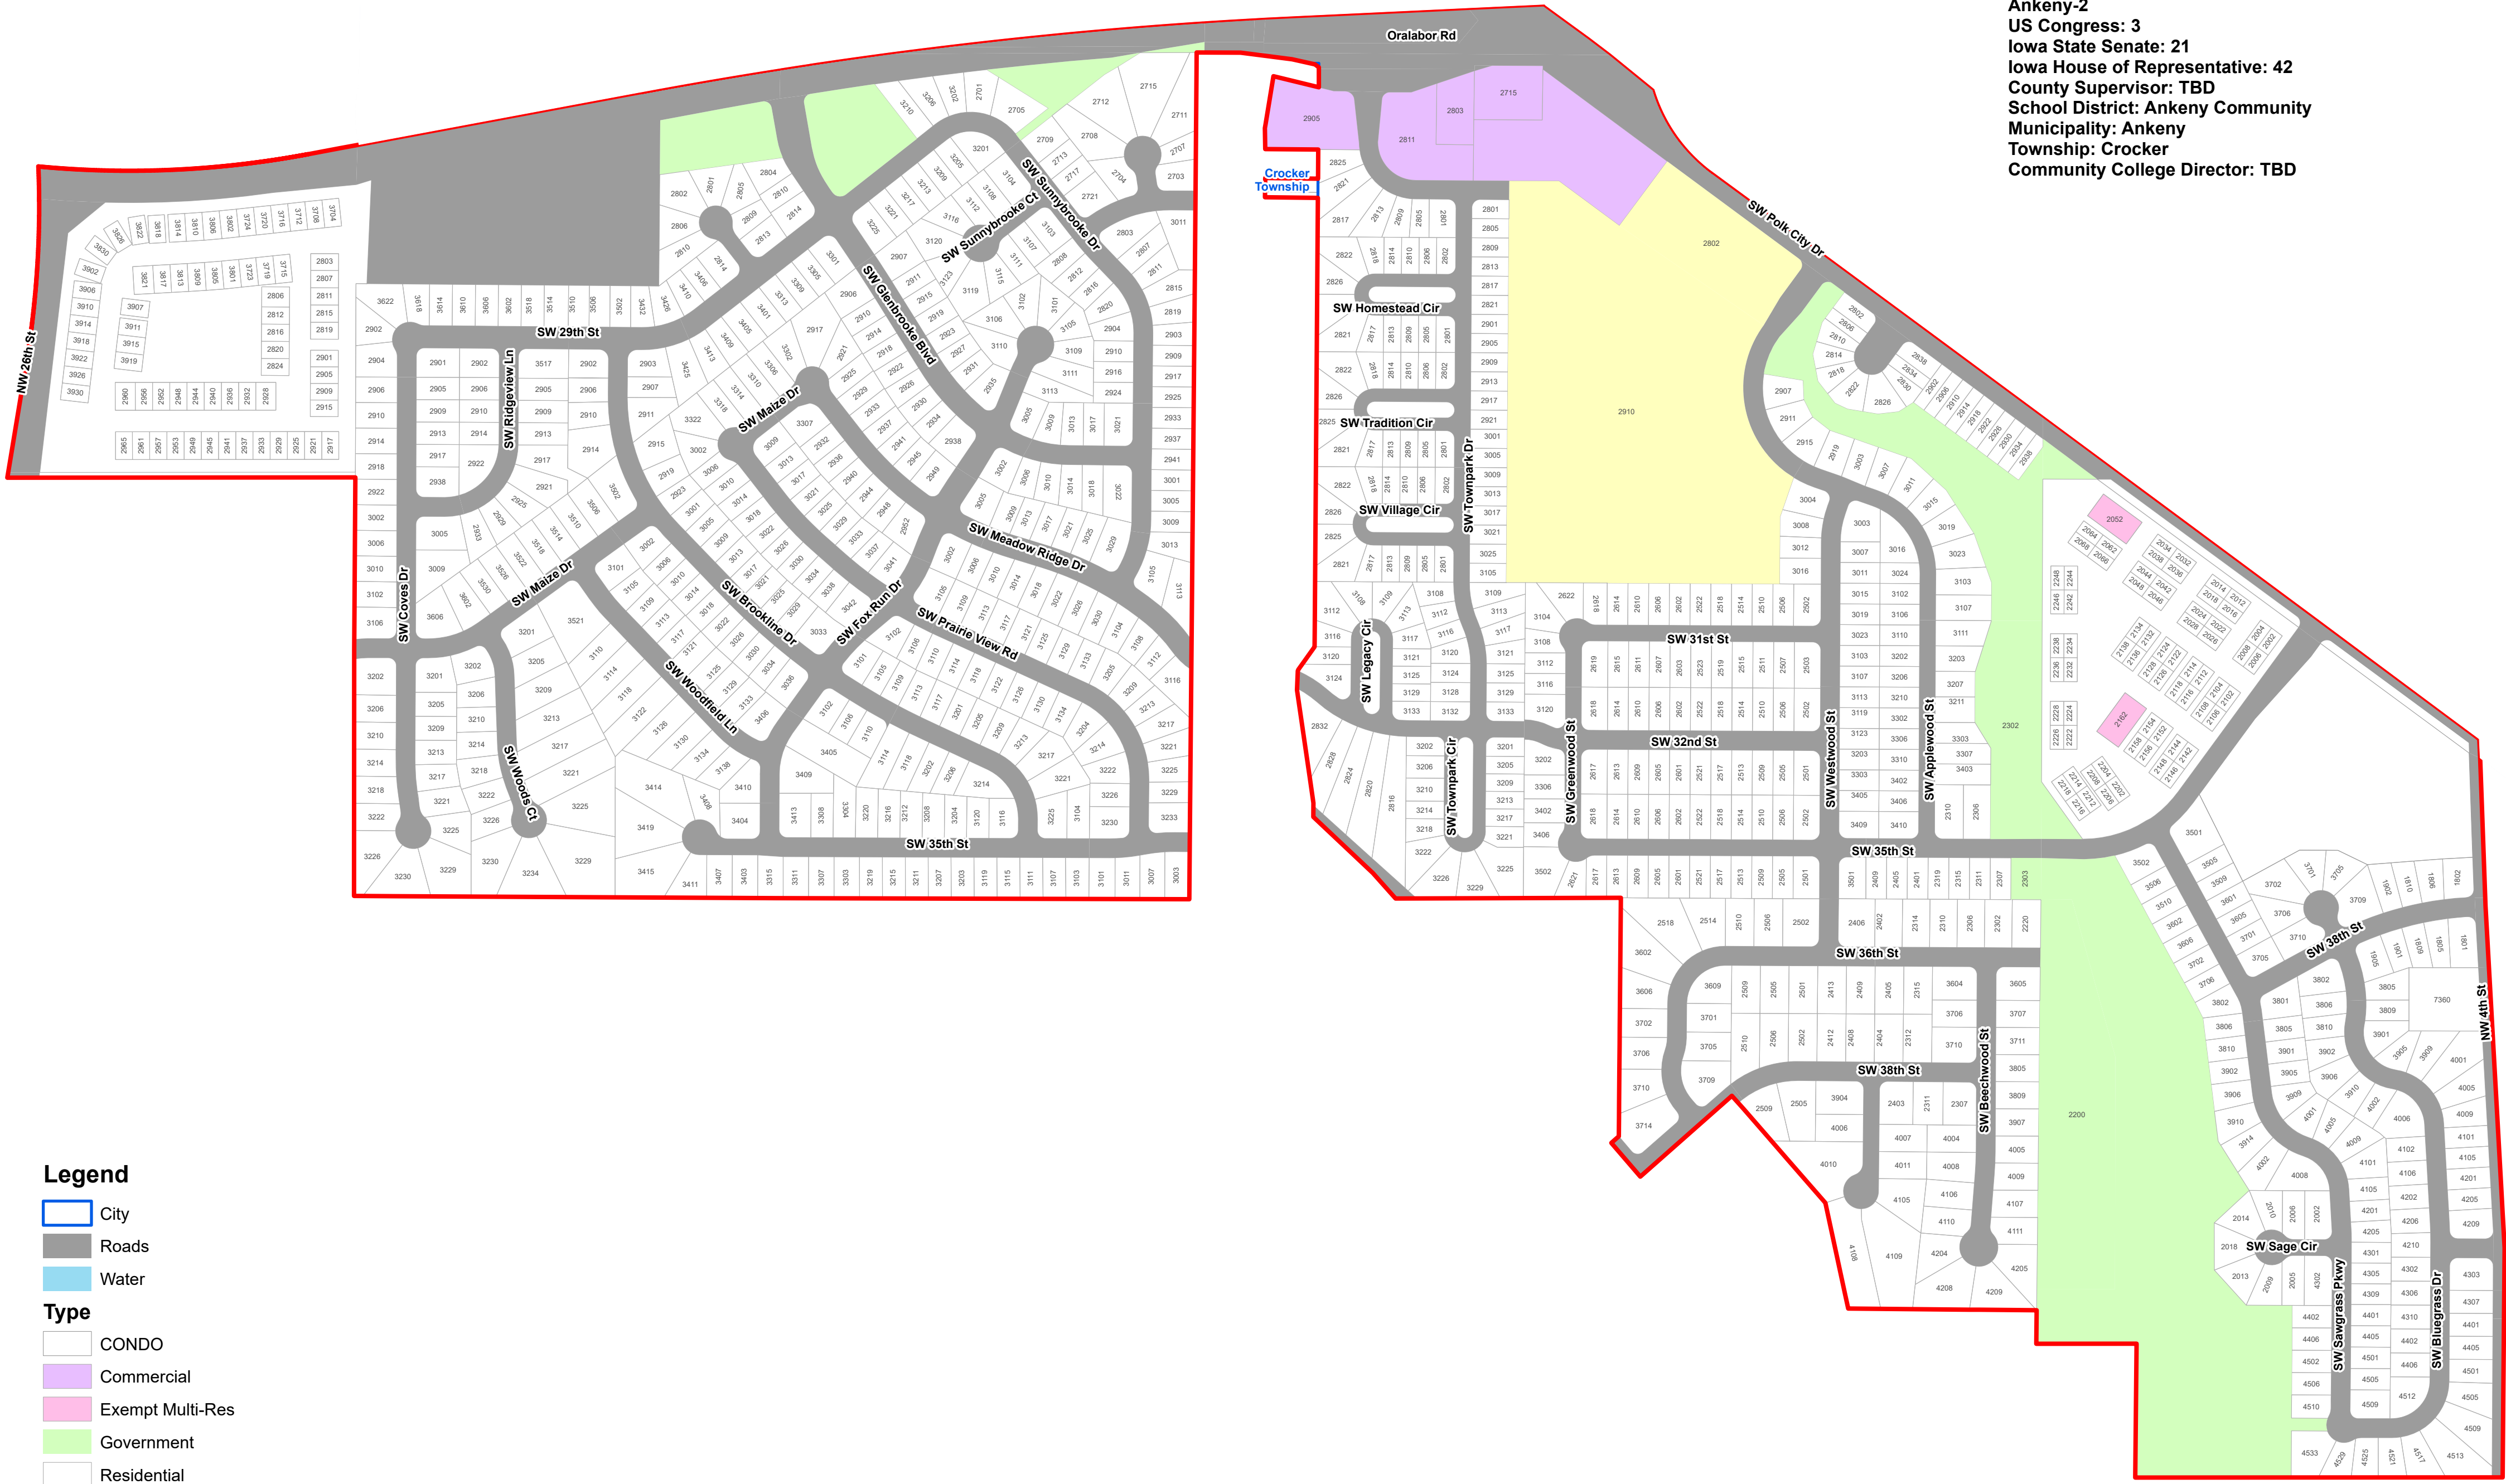

# Ankeny Precinct 2

**Ankeny-2**  
**US Congress: 3**  
**Iowa State Senate: 21**  
**Iowa House of Representative: 42**  
**County Supervisor: TBD**  
**School District: Ankeny Community**  
**Municipality: Ankeny**  
**Township: Crocker**  
**Community College Director: TBD**

## Legend

- City
- Roads
- Water
- Type**
- CONDO
- Commercial
- Exempt Multi-Res
- Government
- Residential
- School

This precinct is valid from 2022 through 2031. This PDF will not be updated.  
 This map has been created as described in precinct legal description ordinances.  
 Precinct level maps have not been printed and therefore are not available for purchase.  
 Individuals may reproduce this map at their own expense without restrictions.  
 Digital source files are not available from the Election Office.