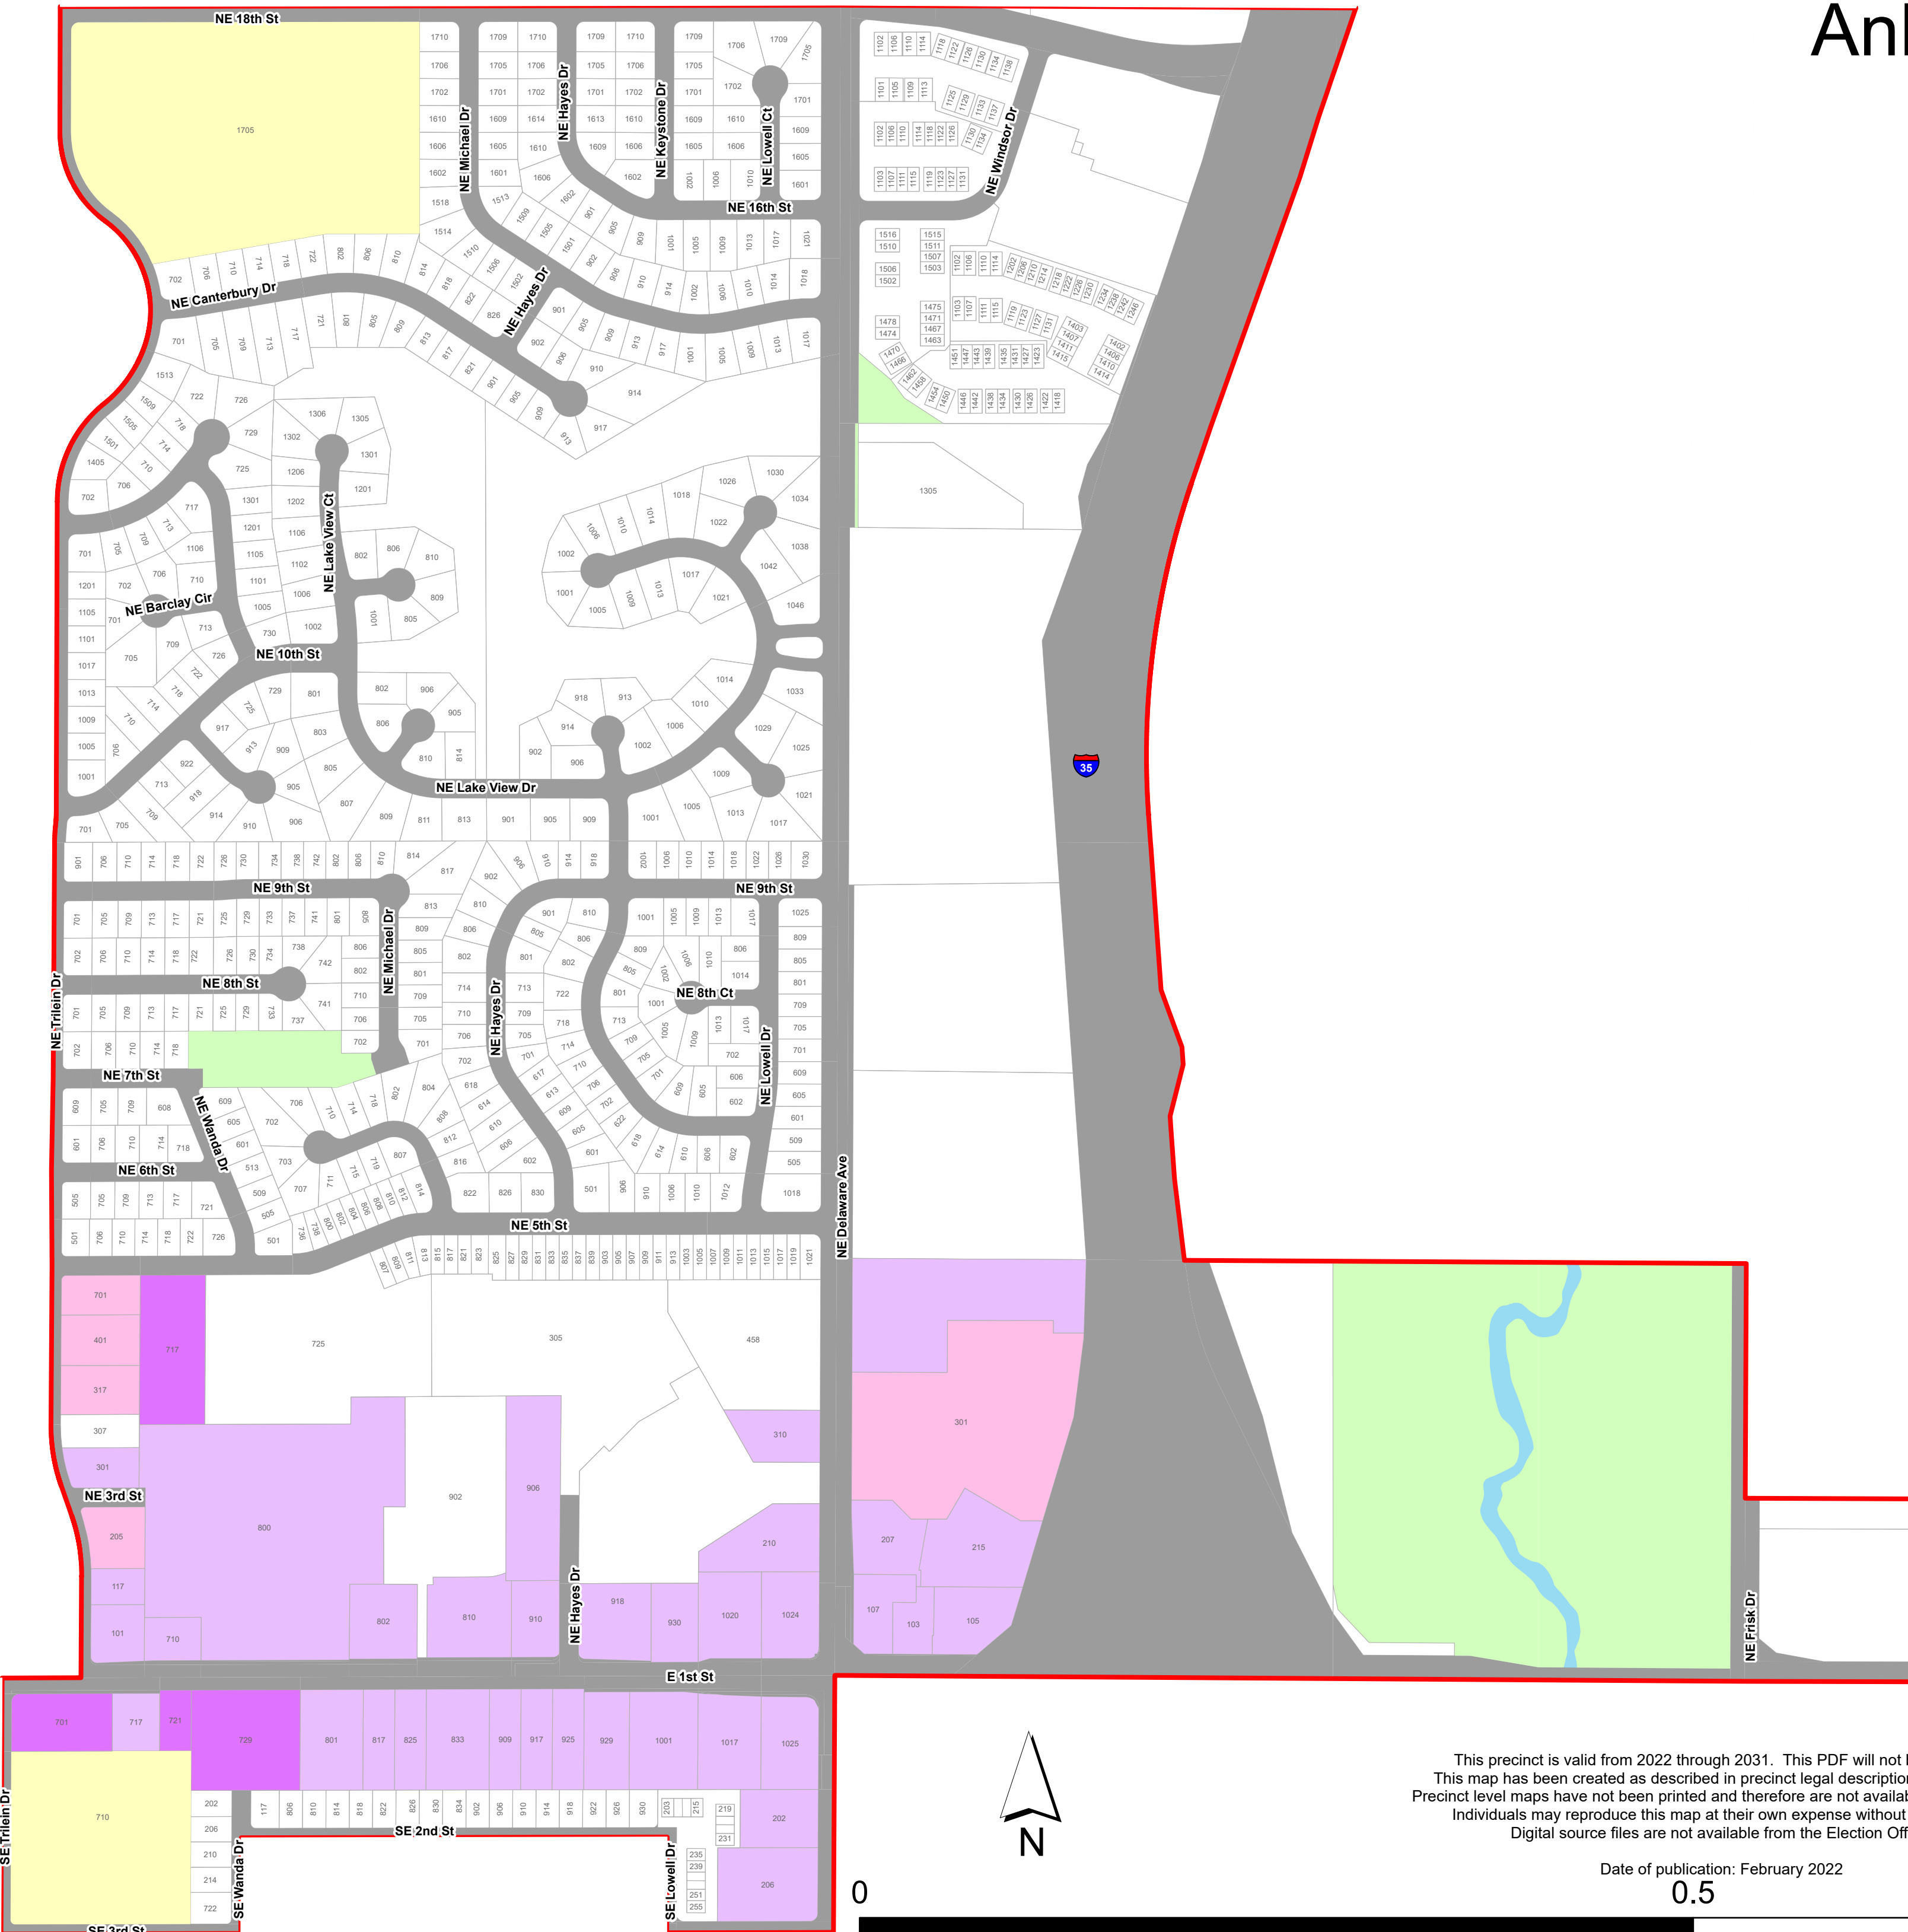

# Ankeny Precinct 15

**Ankeny-15**  
**US Congress: 3**  
**Iowa State Senate: 21**  
**Iowa House of Representative: 41**  
**County Supervisor: TBD**  
**School District: Ankeny Community**  
**Municipality: Ankeny**  
**Community College Director: TBD**

**Legend**

- Roads
- Water

**Type**

- Agriculture
- CONDO
- Commercial
- Commercial/Exempt Co
- Exempt Agricultural
- Exempt Commercial
- Government
- Multi-Residential
- Residential
- School

This precinct is valid from 2022 through 2031. This PDF will not be updated.  
 This map has been created as described in precinct legal description ordinances.  
 Precinct level maps have not been printed and therefore are not available for purchase.  
 Individuals may reproduce this map at their own expense without restrictions.  
 Digital source files are not available from the Election Office.

Date of publication: February 2022

0.5

1 Miles