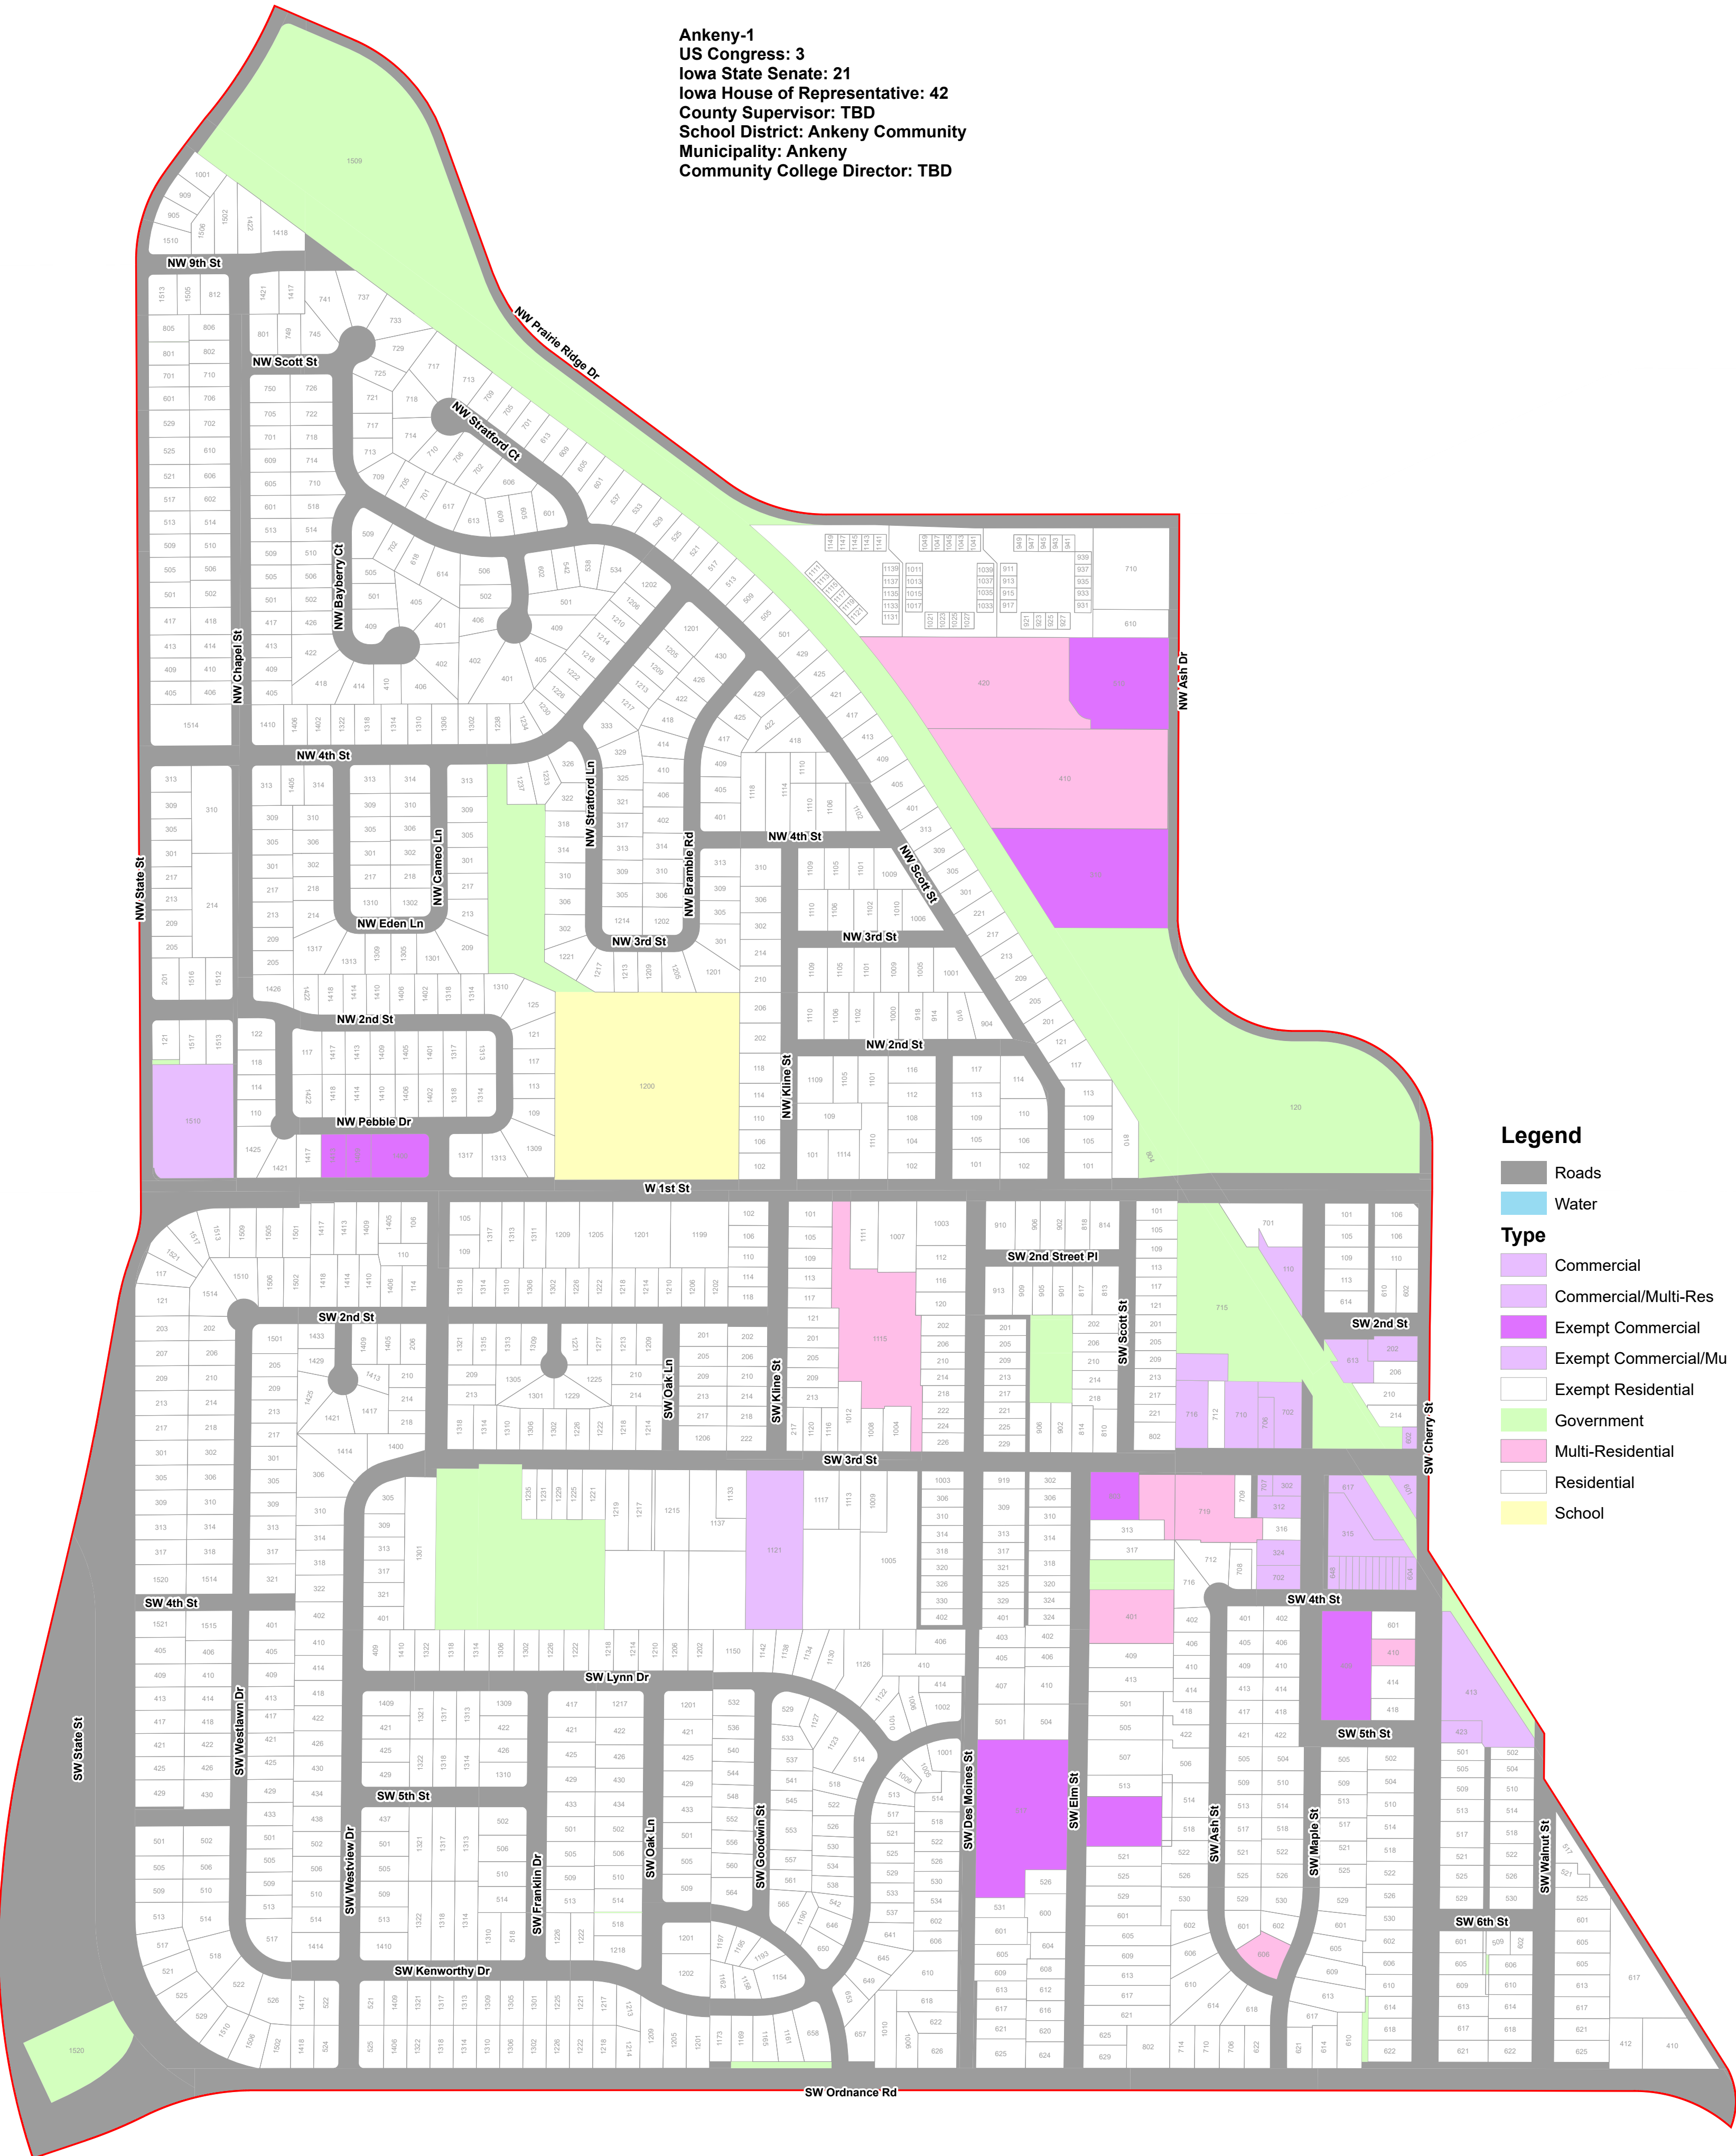

Ankeny Precinct 1

Ankeny-1
 US Congress: 3
 Iowa State Senate: 21
 Iowa House of Representative: 42
 County Supervisor: TBD
 School District: Ankeny Community
 Municipality: Ankeny
 Community College Director: TBD

- Legend**
- Roads
 - Water
- Type**
- Commercial
 - Commercial/Multi-Res
 - Exempt Commercial
 - Exempt Commercial/Mu
 - Exempt Residential
 - Government
 - Multi-Residential
 - Residential
 - School

This precinct is valid from 2022 through 2031. This PDF will not be updated.
 This map has been created as described in precinct legal description ordinances.
 Precinct level maps have not been printed and therefore are not available for purchase.
 Individuals may reproduce this map at their own expense without restrictions.
 Digital source files are not available from the Election Office.