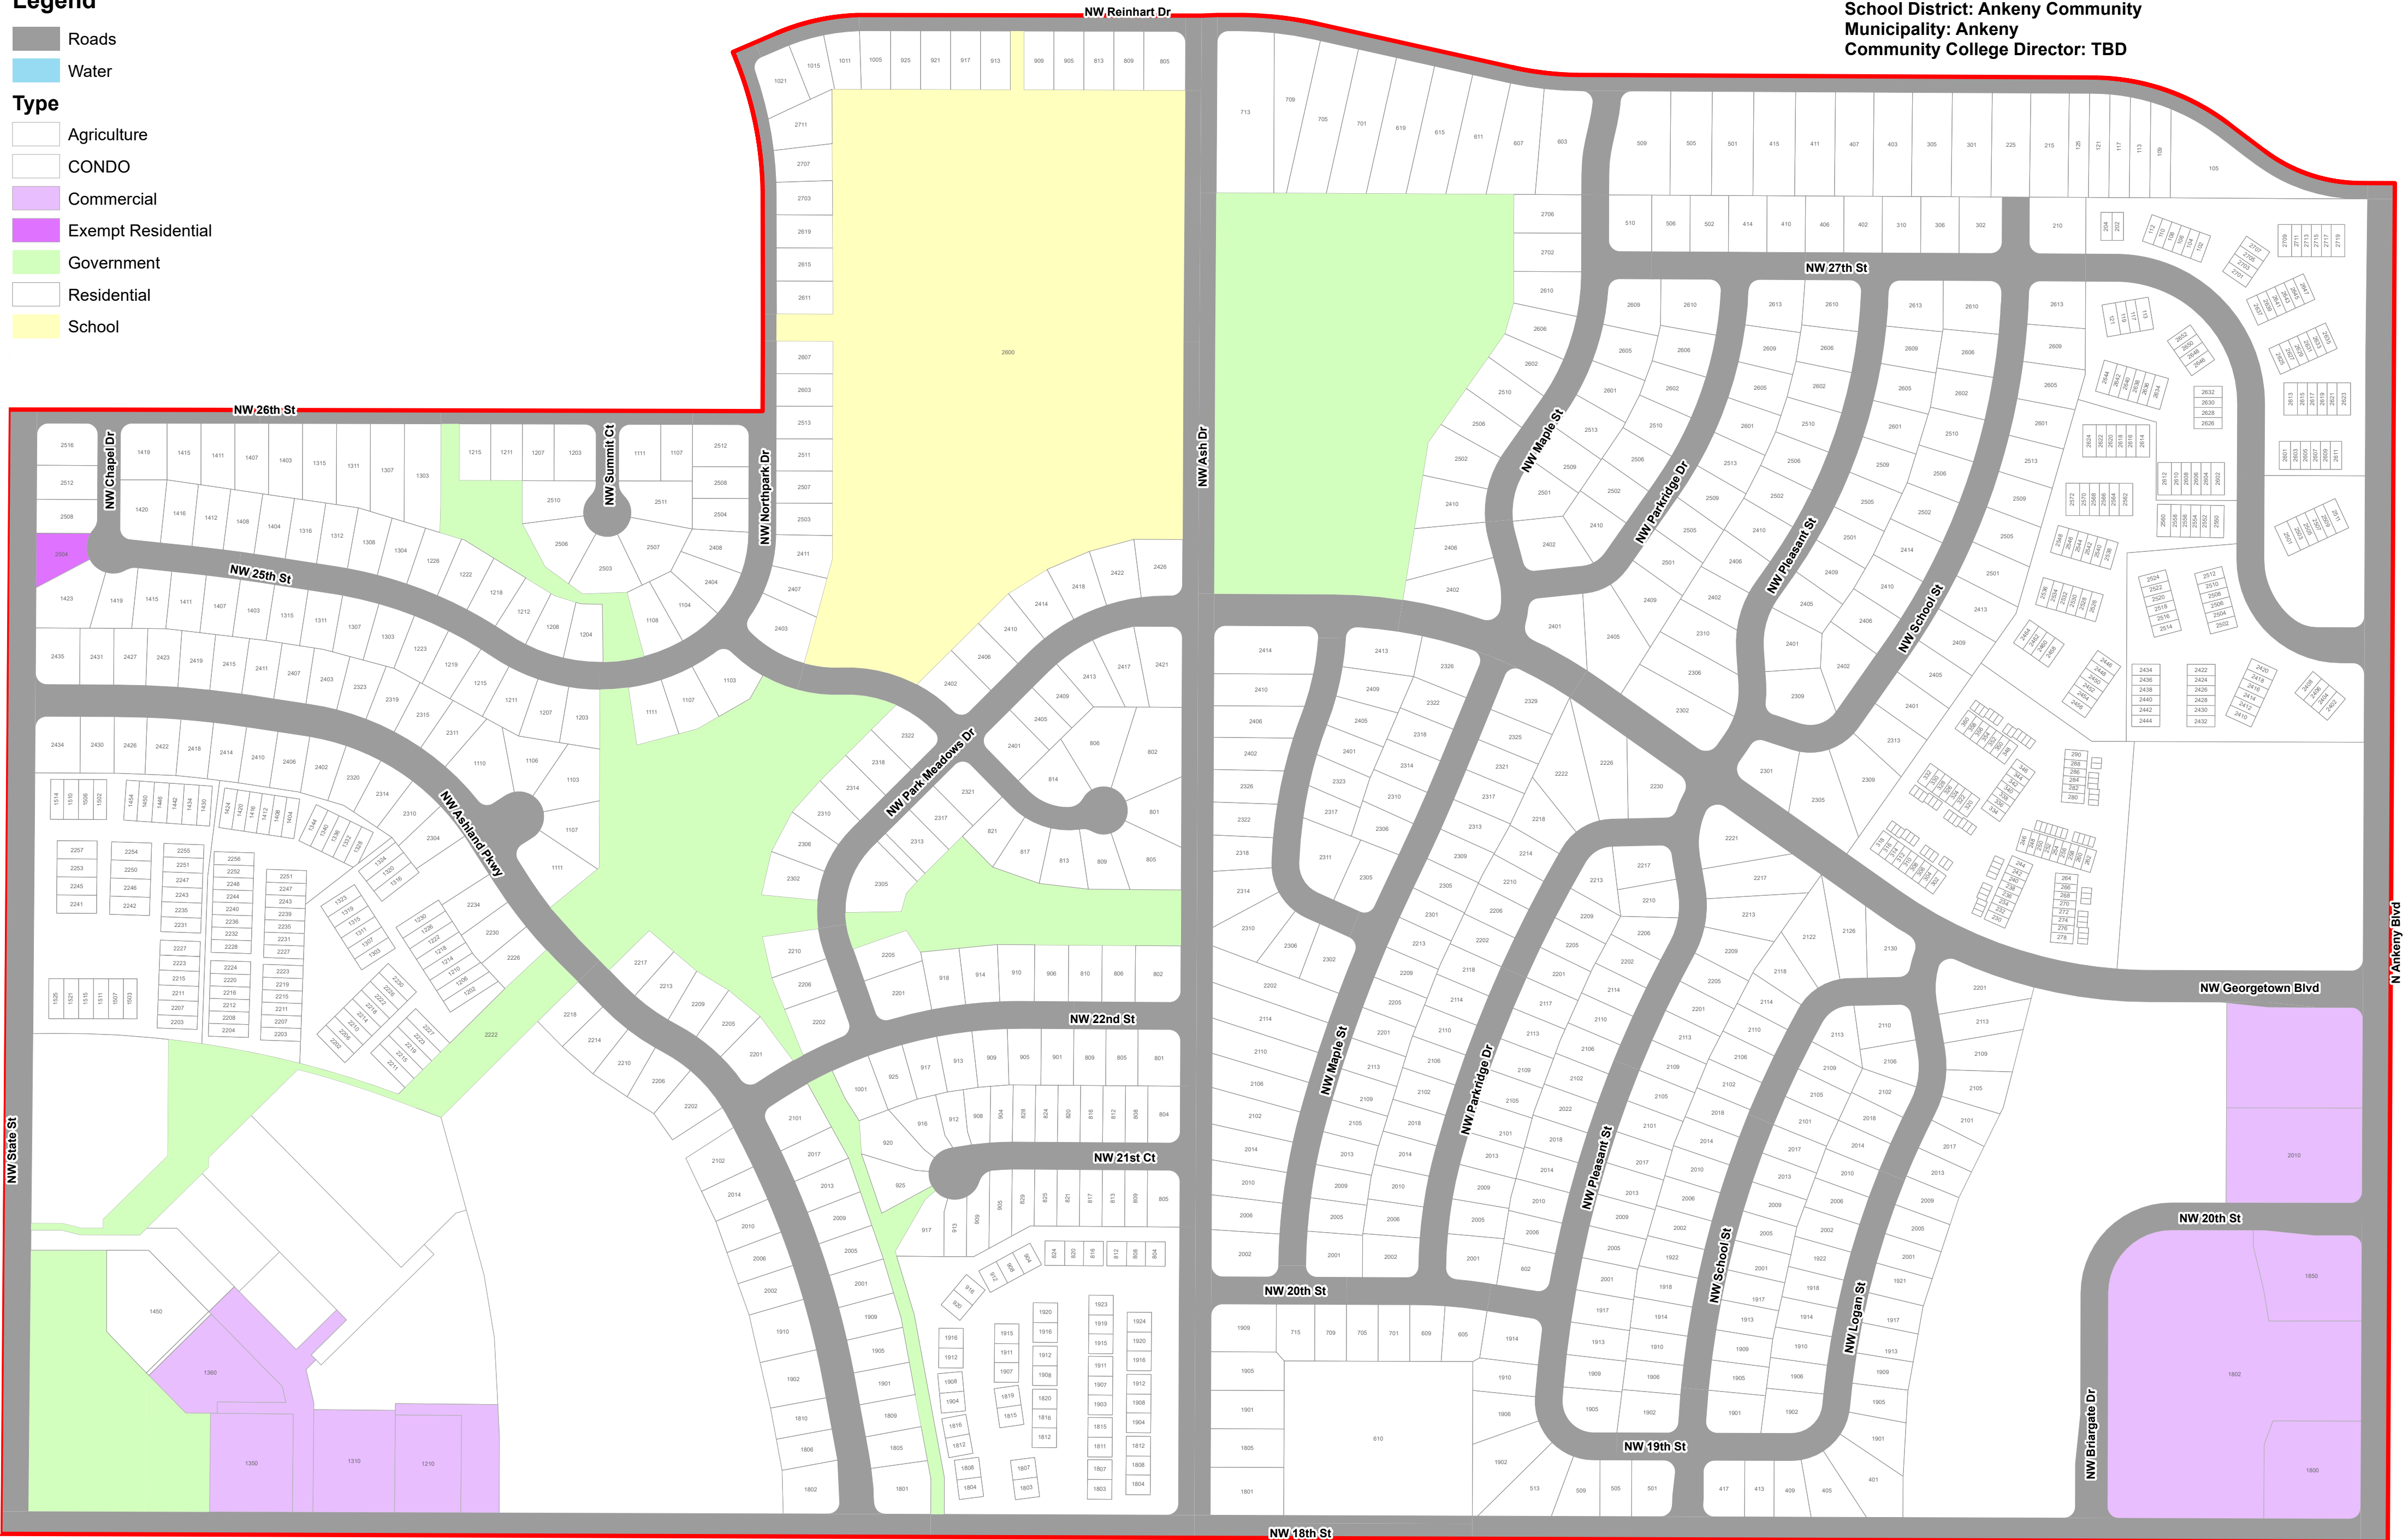

Ankeny Precinct 18

Ankeny-18
 US Congress: 3
 Iowa State Senate: 21
 Iowa House of Representative: 41
 County Supervisor: TBD
 School District: Ankeny Community
 Municipality: Ankeny
 Community College Director: TBD

Legend

-  Roads
-  Water
- Type**
-  Agriculture
-  CONDO
-  Commercial
-  Exempt Residential
-  Government
-  Residential
-  School

0

0.25

0.5
Miles

This precinct is valid from 2022 through 2031. This PDF will not be updated.
 This map has been created as described in precinct legal description ordinances.
 Precinct level maps have not been printed and therefore are not available for purchase.
 Individuals may reproduce this map at their own expense without restrictions.
 Digital source files are not available from the Election Office.