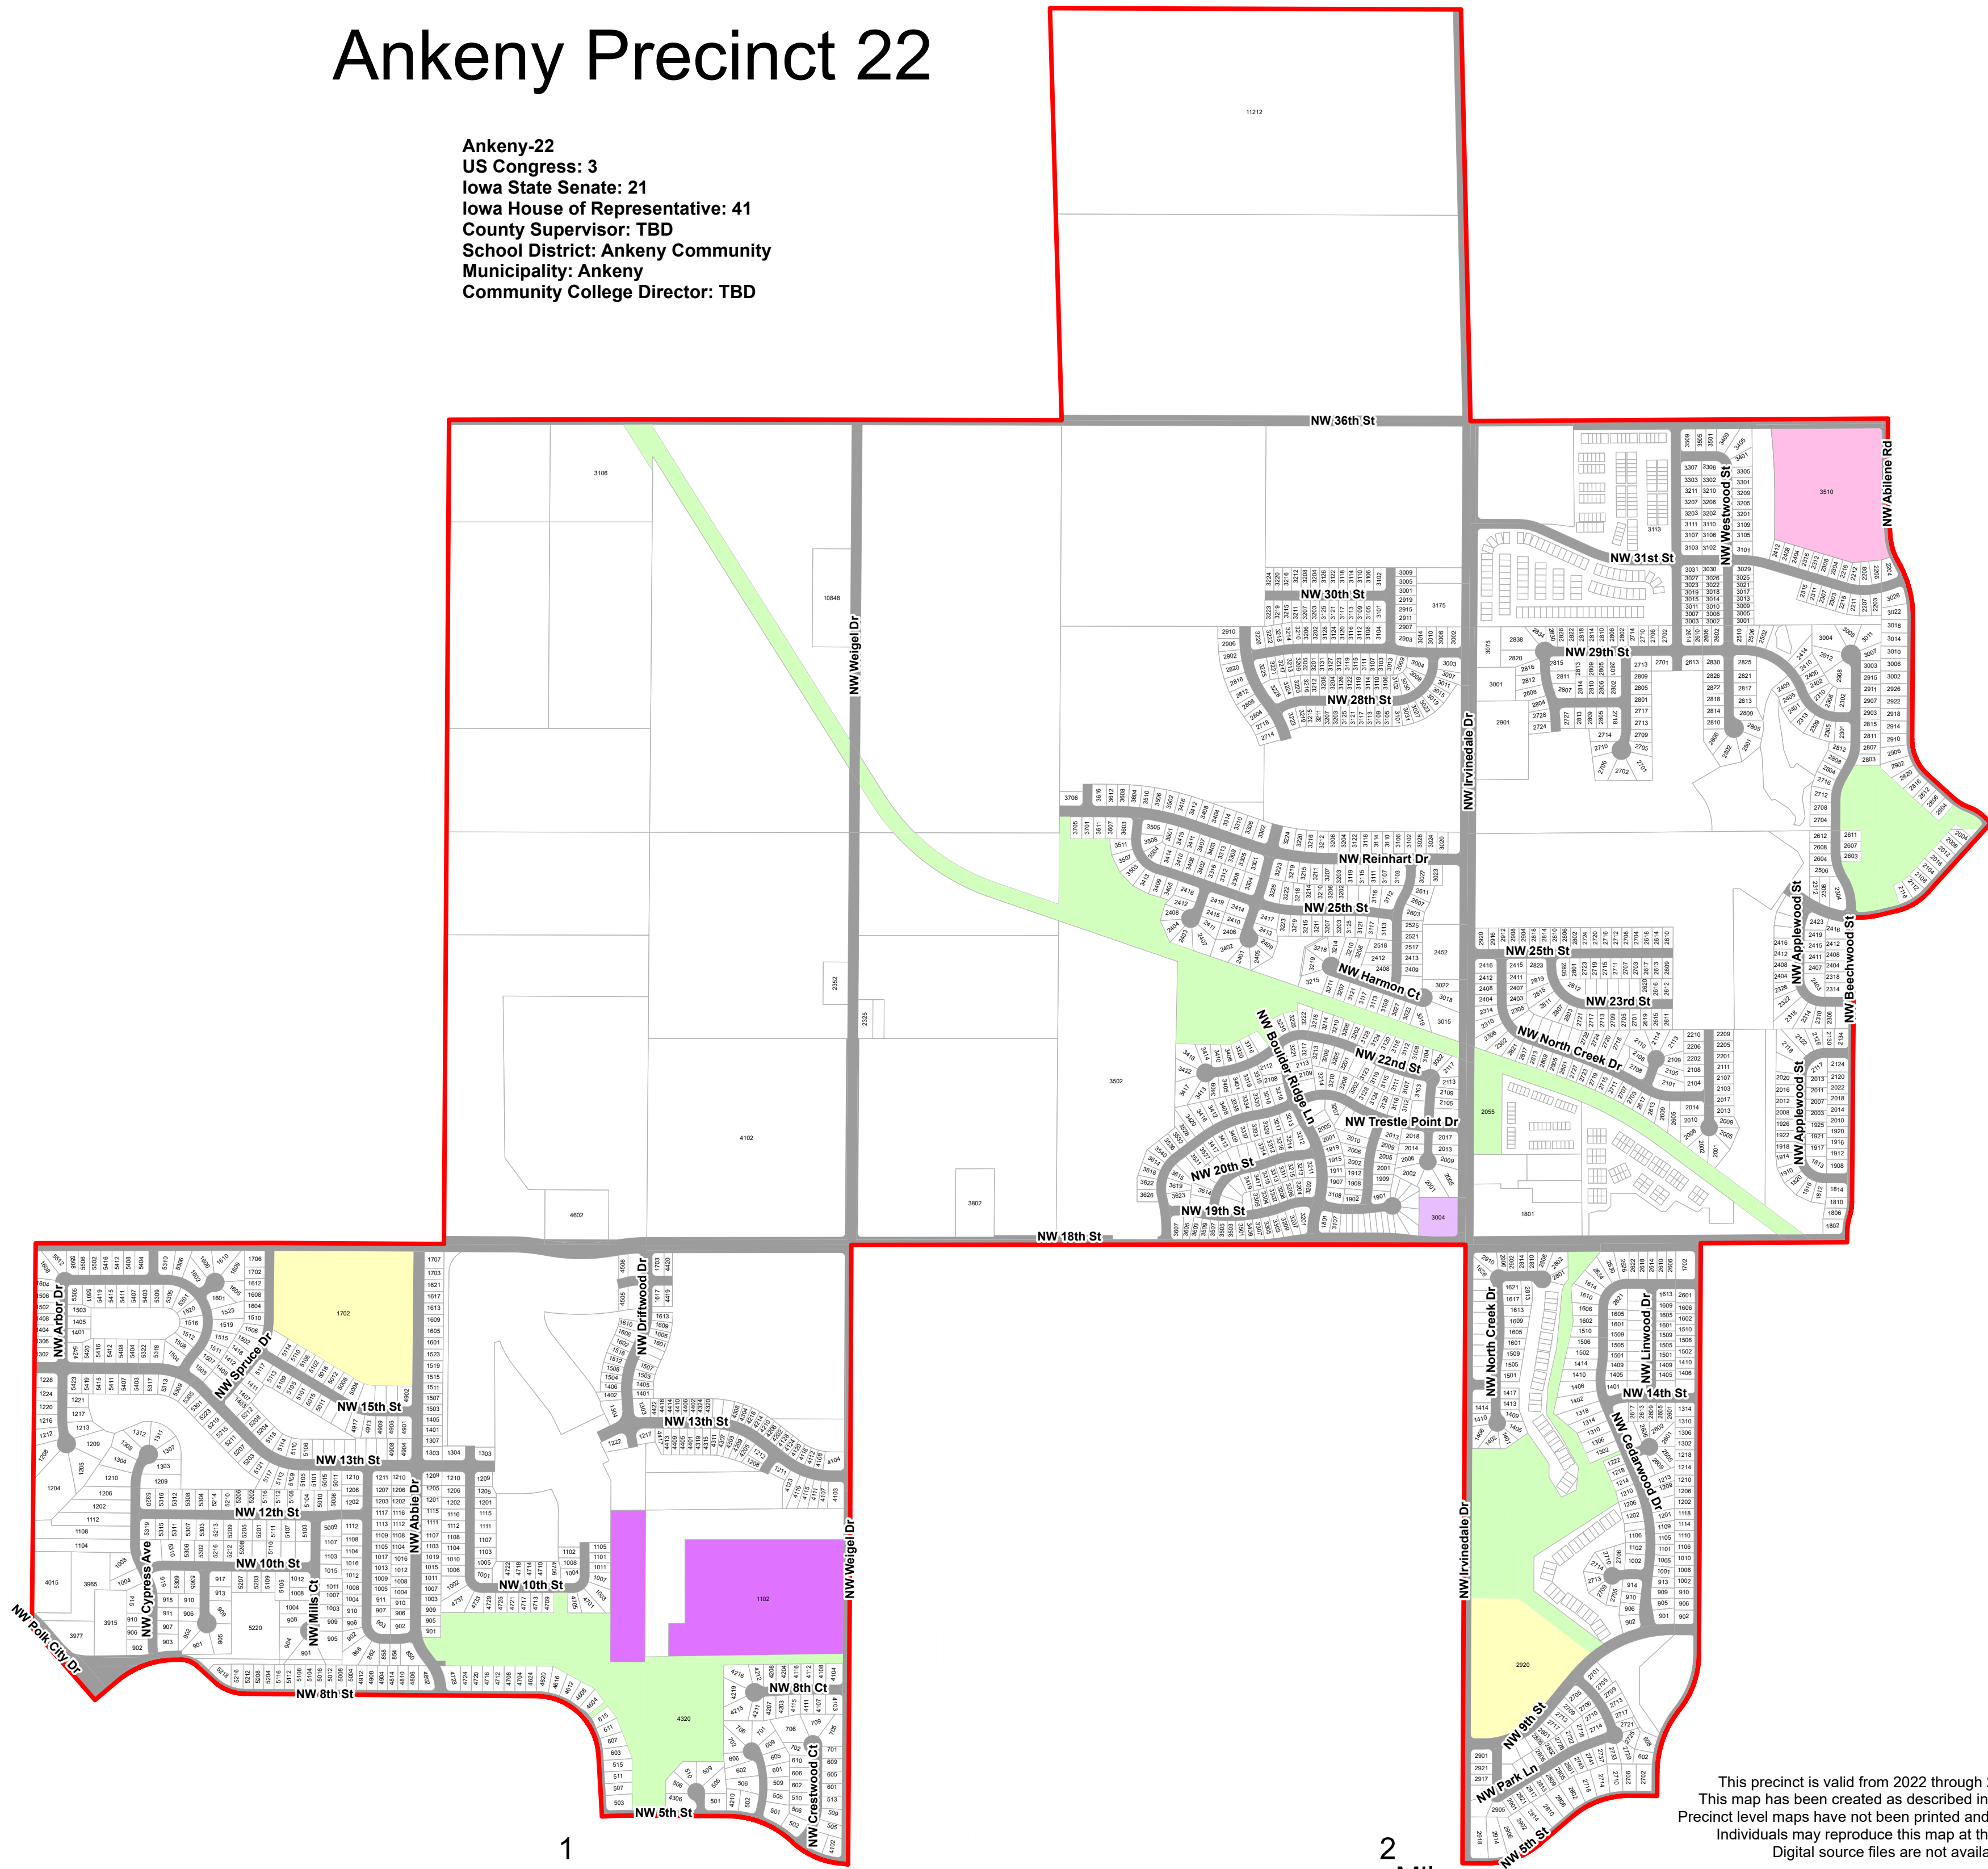

# Ankeny Precinct 22

Ankeny-22  
 US Congress: 3  
 Iowa State Senate: 21  
 Iowa House of Representative: 41  
 County Supervisor: TBD  
 School District: Ankeny Community  
 Municipality: Ankeny  
 Community College Director: TBD

- Legend**
- Roads
  - Water
- Type**
- Ag Dwelling/Agricult
  - Agriculture
  - CONDO
  - Commercial
  - Exempt Agricultural
  - Exempt Commercial
  - Exempt Residential
  - Government
  - Multi-Residential
  - Residential
  - School

This precinct is valid from 2022 through 2031. This PDF will not be updated.  
 This map has been created as described in precinct legal description ordinances.  
 Precinct level maps have not been printed and therefore are not available for purchase.  
 Individuals may reproduce this map at their own expense without restrictions.  
 Digital source files are not available from the Election Office.