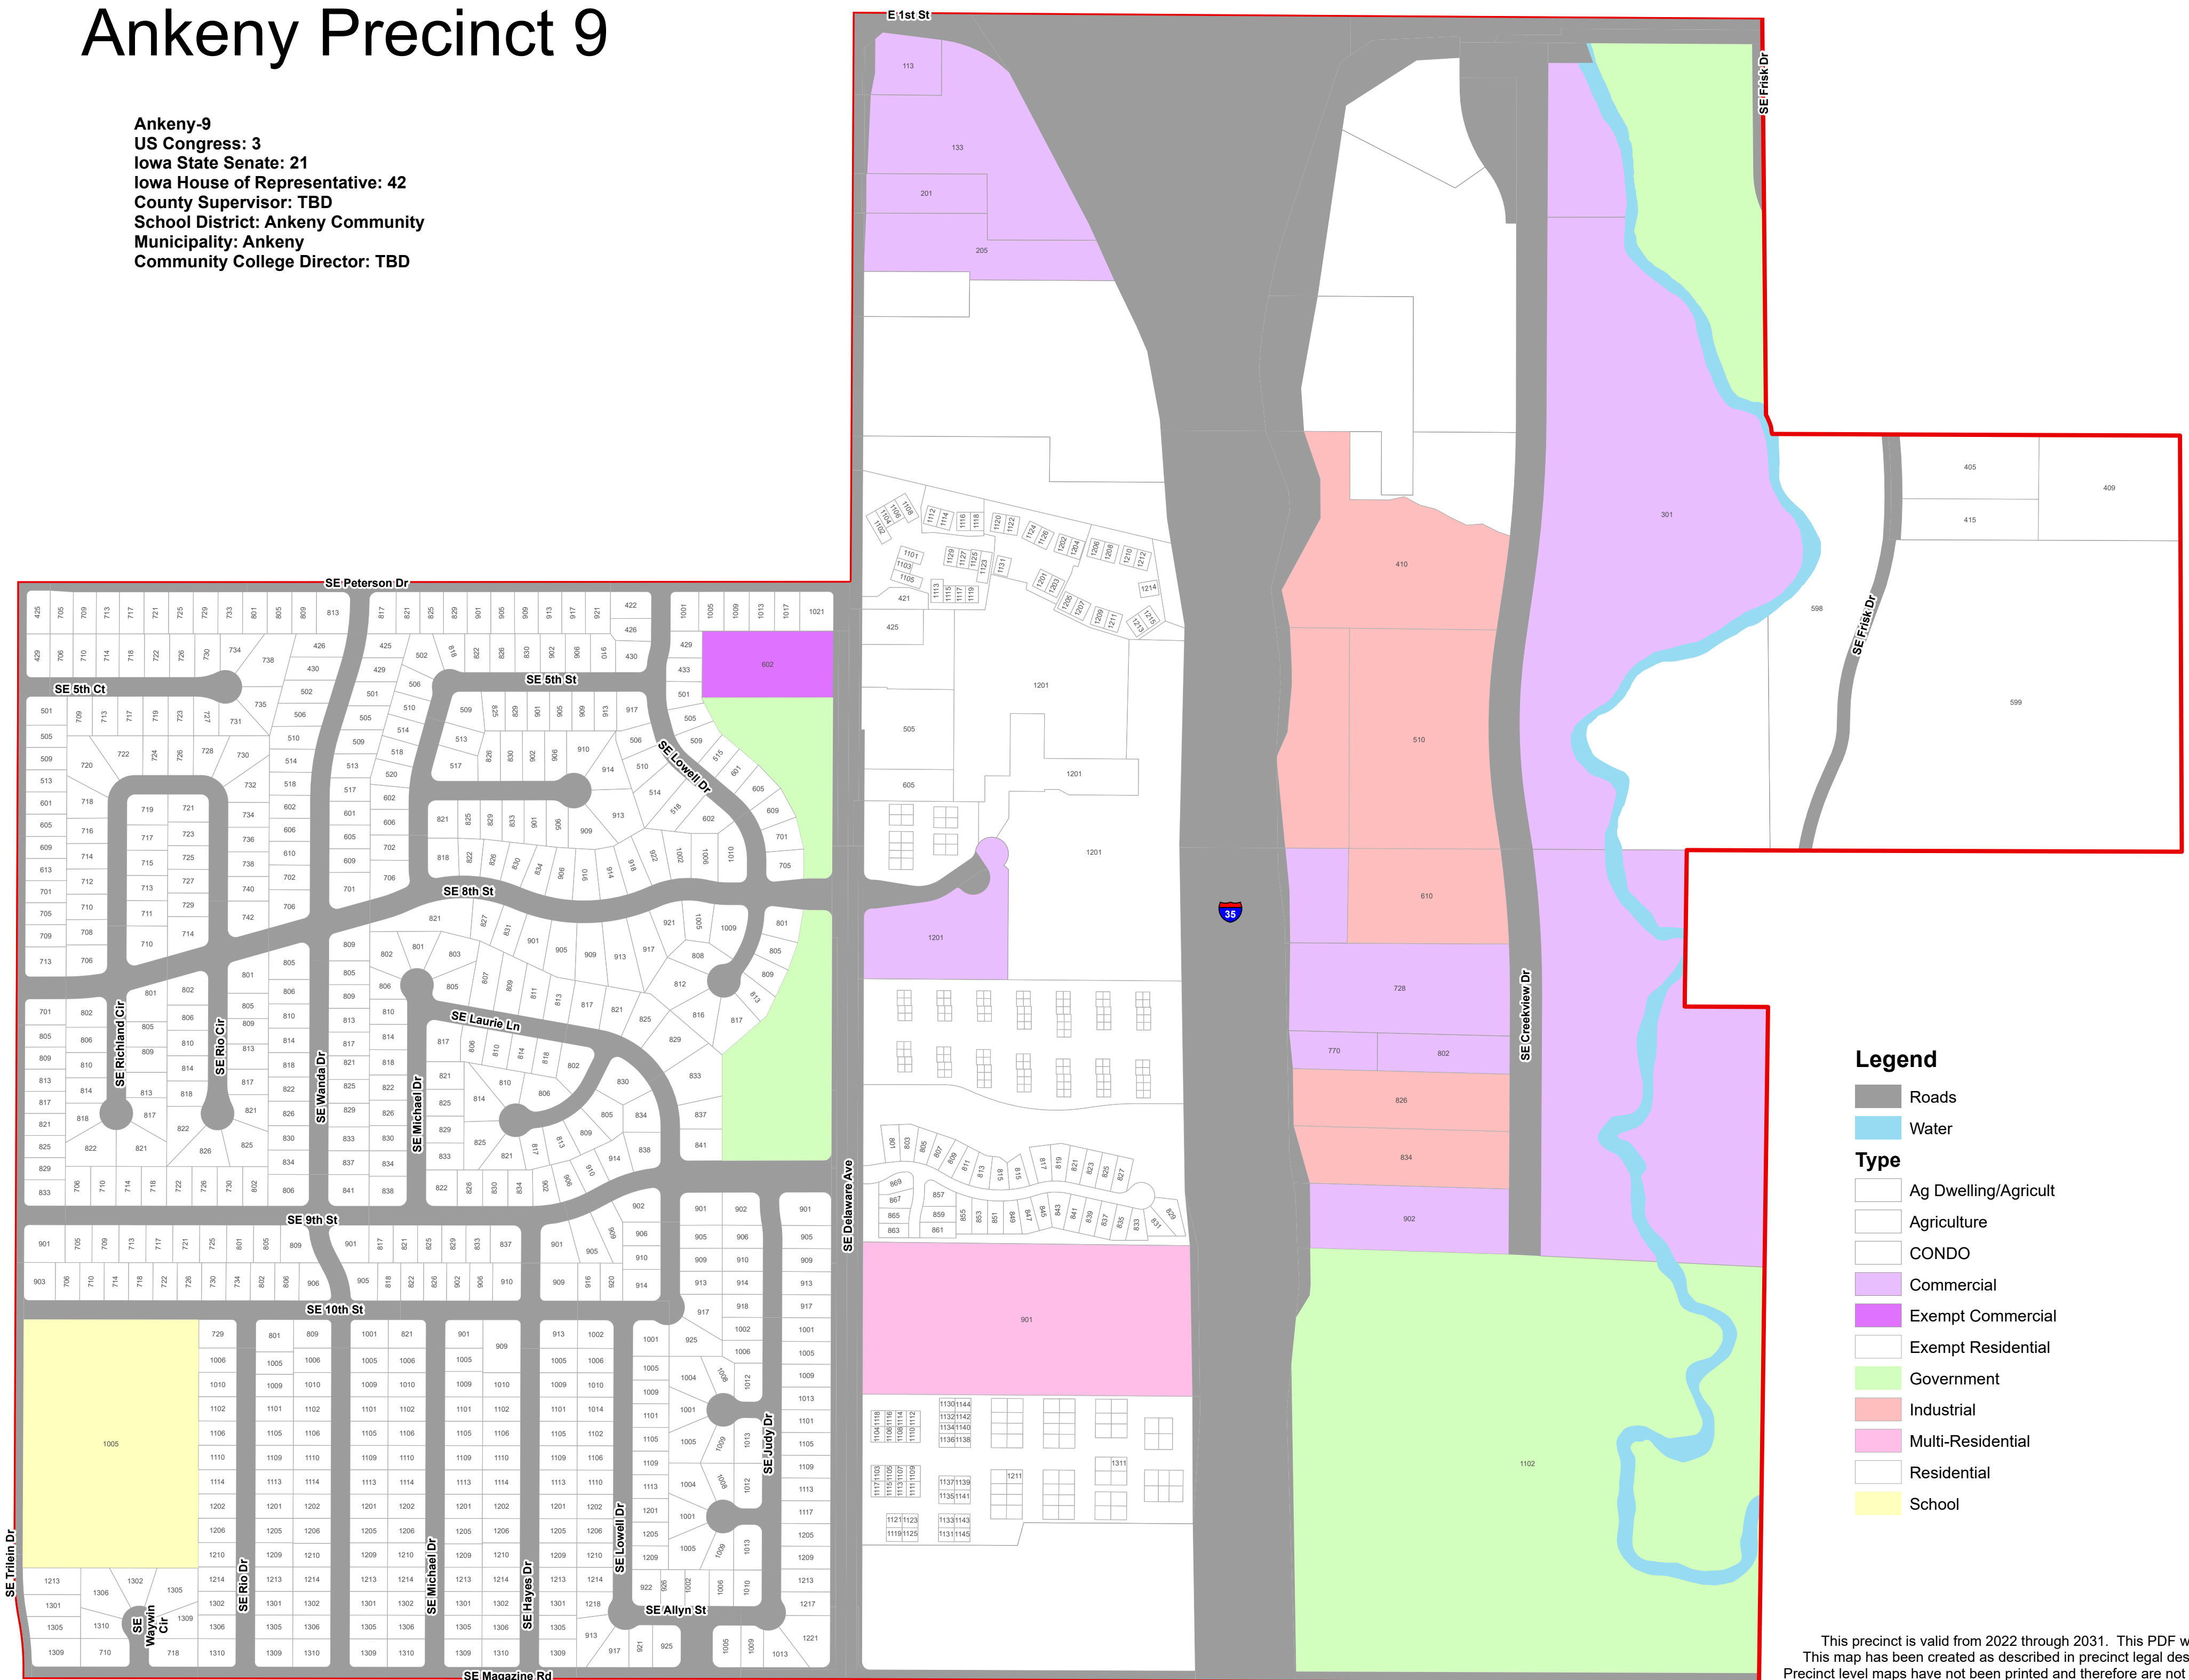

Ankeny Precinct 9

Ankeny-9
 US Congress: 3
 Iowa State Senate: 21
 Iowa House of Representative: 42
 County Supervisor: TBD
 School District: Ankeny Community
 Municipality: Ankeny
 Community College Director: TBD

Legend

-  Roads
-  Water
- Type**
-  Ag Dwelling/Agricult
-  Agriculture
-  CONDO
-  Commercial
-  Exempt Commercial
-  Exempt Residential
-  Government
-  Industrial
-  Multi-Residential
-  Residential
-  School

This precinct is valid from 2022 through 2031. This PDF will not be updated. This map has been created as described in precinct legal description ordinances. Precinct level maps have not been printed and therefore are not available for purchase. Individuals may reproduce this map at their own expense without restrictions. Digital source files are not available from the Election Office.