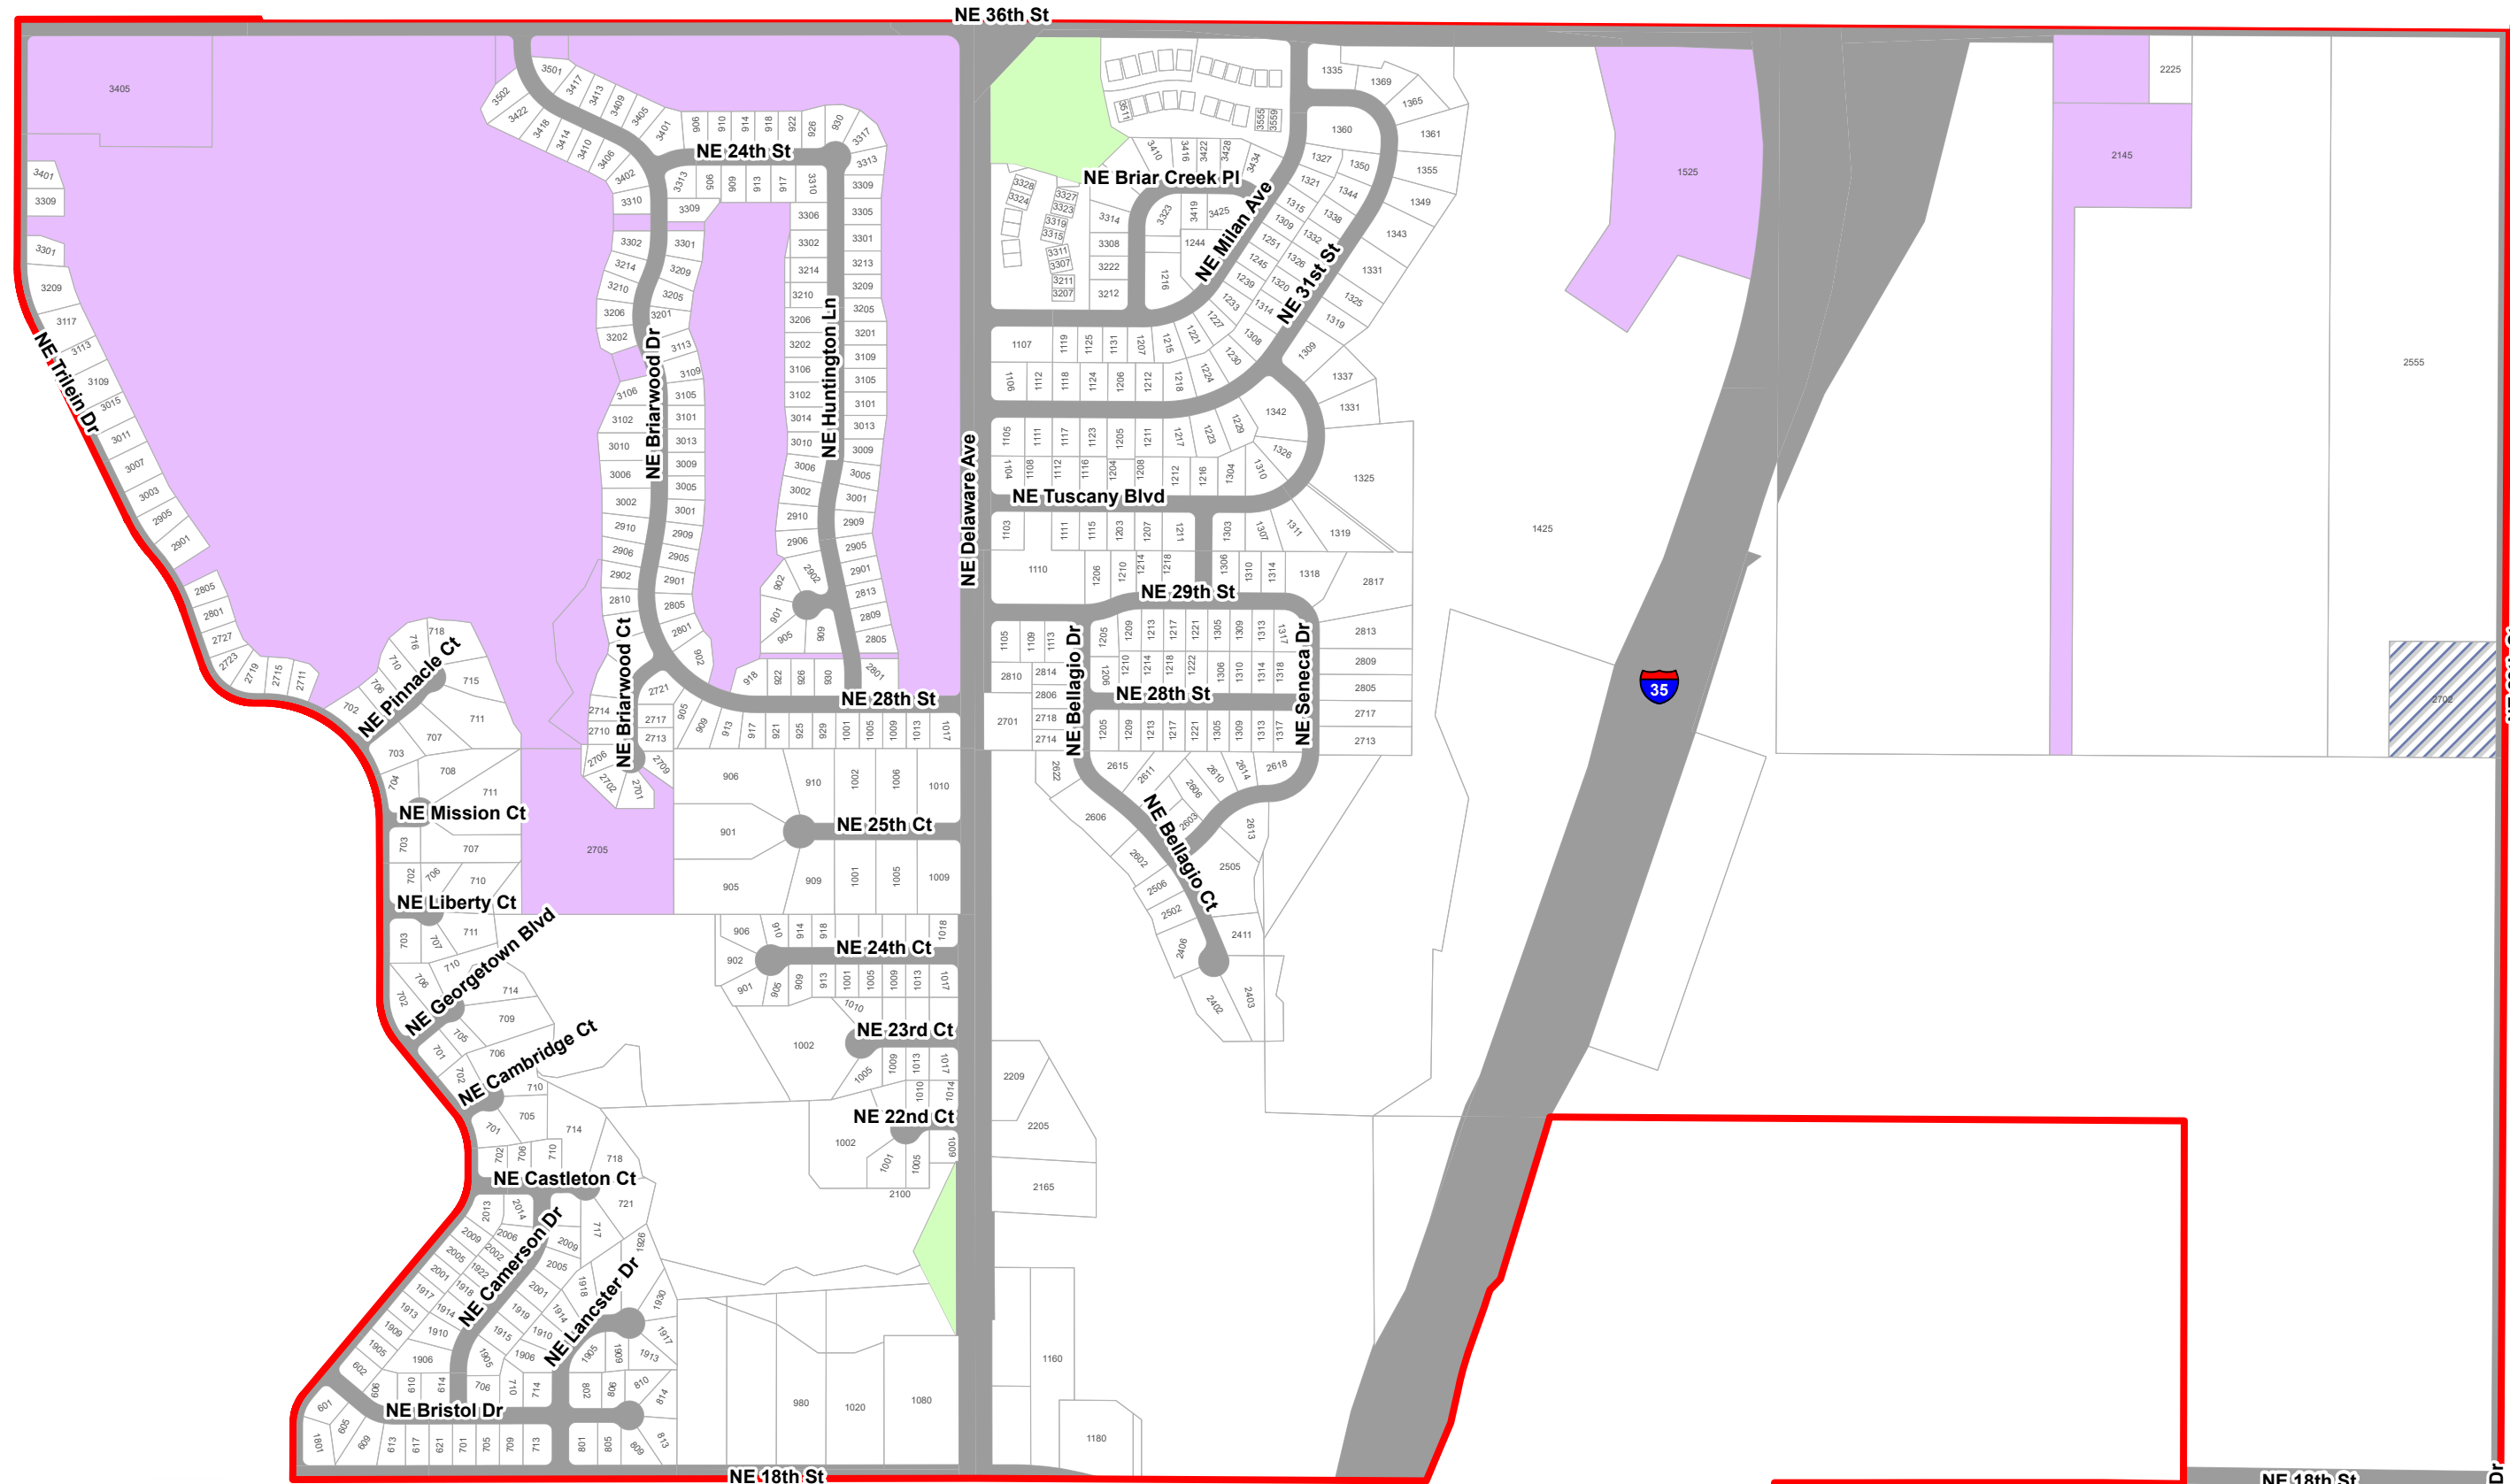

Ankeny Precinct 16

Ankeny-16
 US Congress: 3
 Iowa State Senate: 21
 Iowa House of Representative: 41
 County Supervisor: TBD
 School District: Ankeny Community
 Municipality: Ankeny
 Community College Director: TBD

- Legend**
- Roads
 - Water
- Type**
- Ag Dwelling/Agricult
 - Agriculture
 - Commercial
 - Government
 - Residential
 - Utility Reference

This precinct is valid from 2022 through 2031. This PDF will not be updated. This map has been created as described in precinct legal description ordinances. Precinct level maps have not been printed and therefore are not available for purchase. Individuals may reproduce this map at their own expense without restrictions. Digital source files are not available from the Election Office.