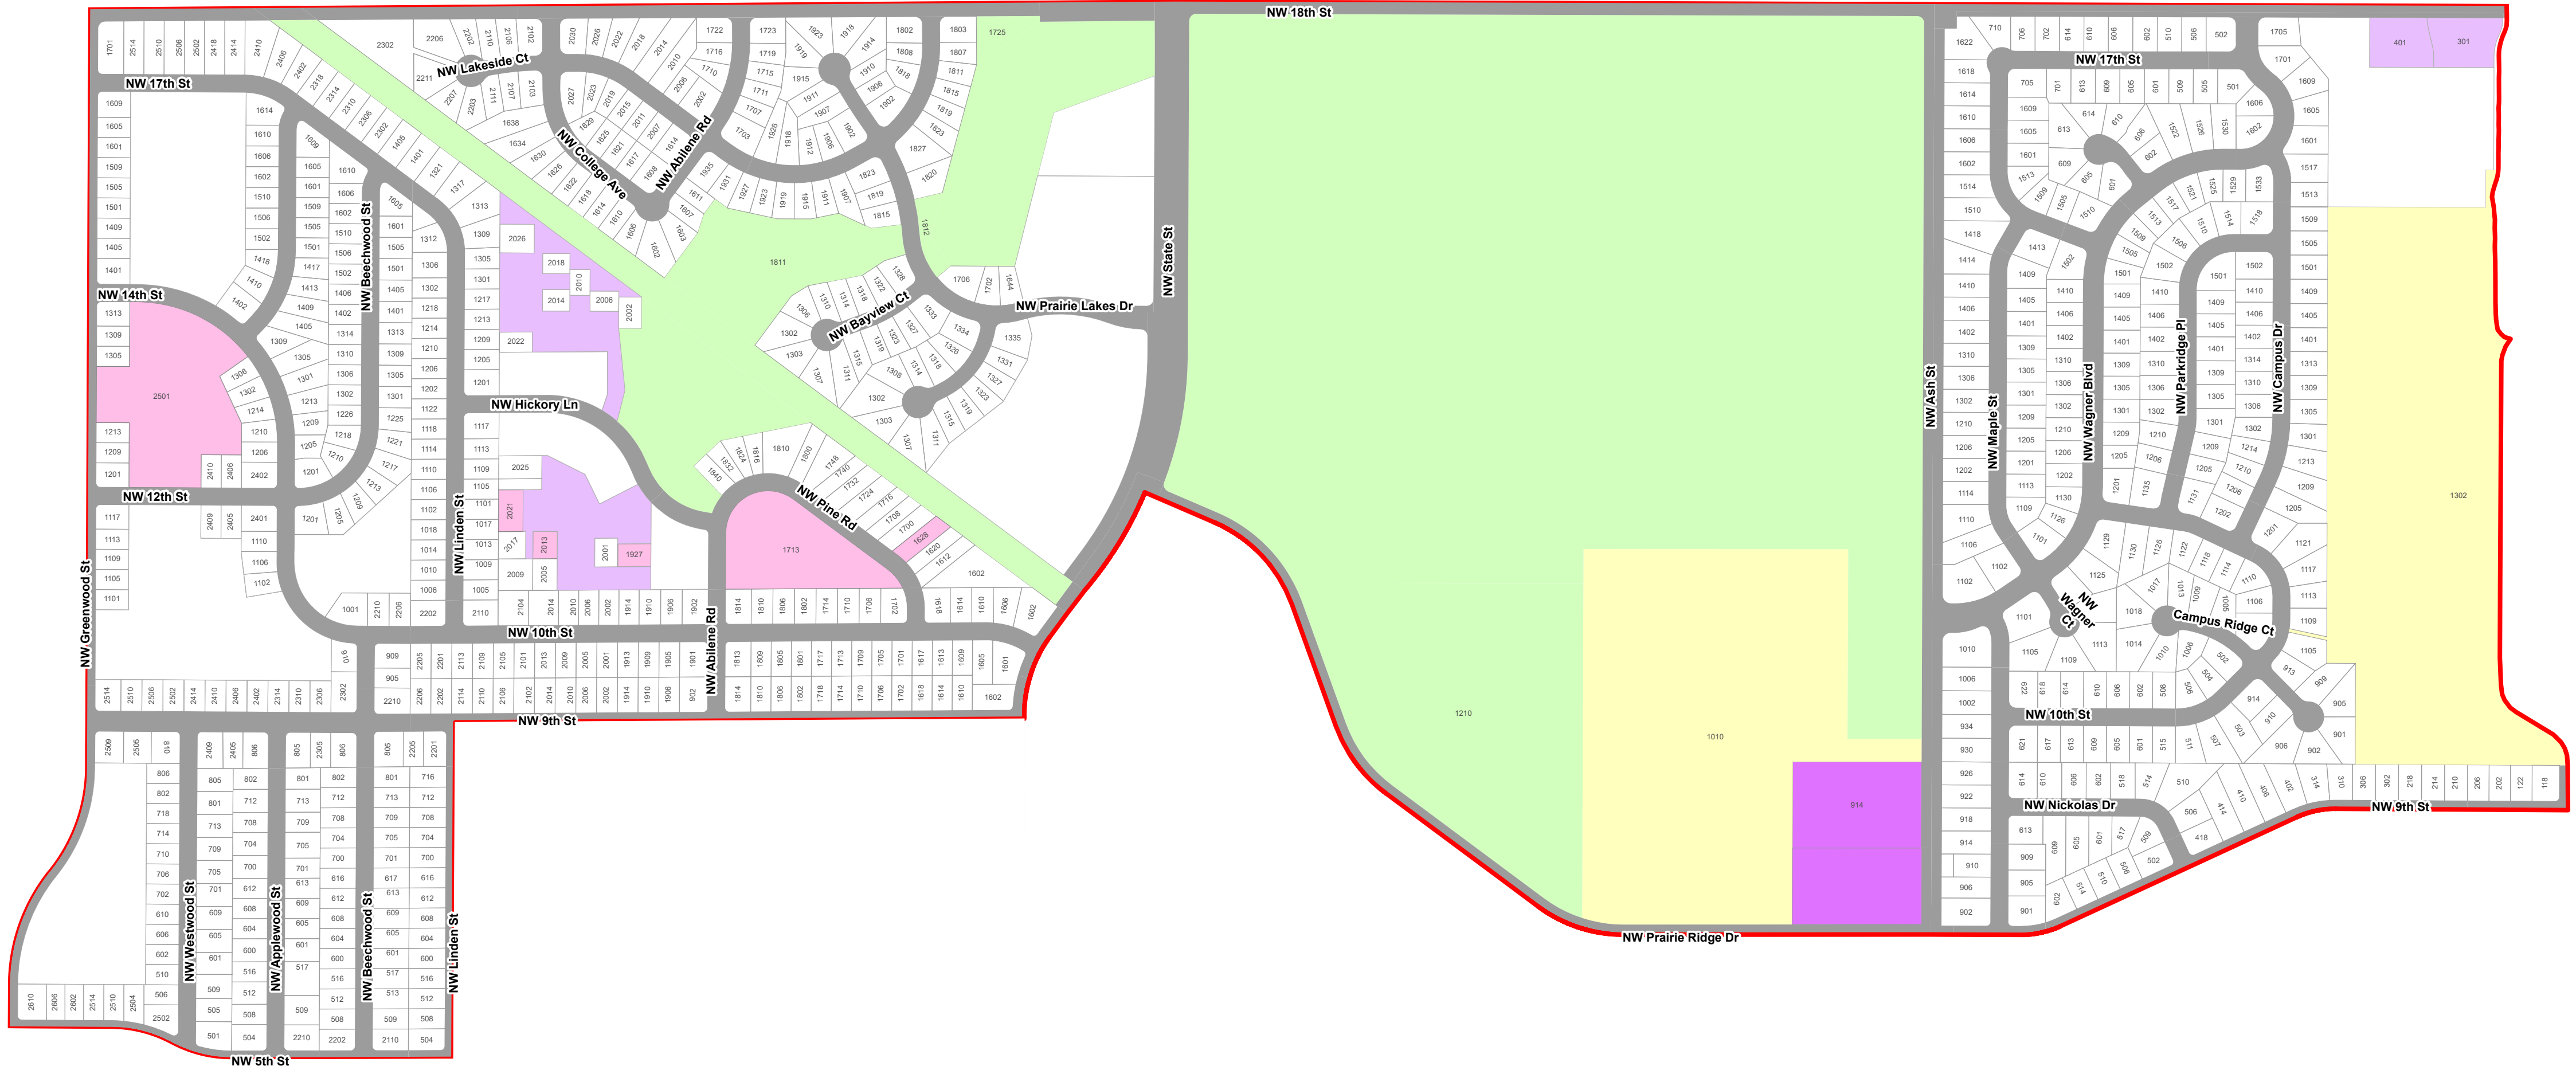

Ankeny Precinct 6

Ankeny-6
 US Congress: 3
 Iowa State Senate: 21
 Iowa House of Representative: 42
 County Supervisor: TBD
 School District: Ankeny Community
 Municipality: Ankeny
 Community College Director: TBD

Legend

-  Roads
-  Water
- Type**
-  CONDO
-  Commercial
-  Exempt Commercial
-  Government
-  Multi-Residential
-  Residential
-  School

0

0.5

1

Miles

This precinct is valid from 2022 through 2031. This PDF will not be updated.
 This map has been created as described in precinct legal description ordinances.
 Precinct level maps have not been printed and therefore are not available for purchase.
 Individuals may reproduce this map at their own expense without restrictions.
 Digital source files are not available from the Election Office.